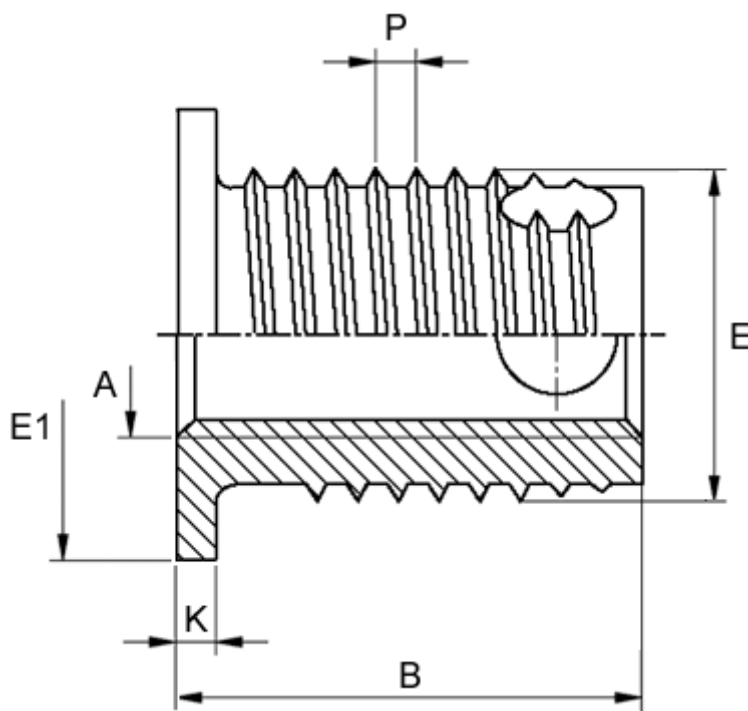

Article number: 12307100050800  
Description: KLEE-coil 307 100 050.800  
M5 Brass

## Measures

Female thread A	= M5
Flange diameter E1	= 11
Flange height	= 1.0
Length B	= 8.0
Male thread E	= 8
Min hole depth blind hole	= 9
Thread pitch P	= 1.00
Type	= 307 100 050 ...